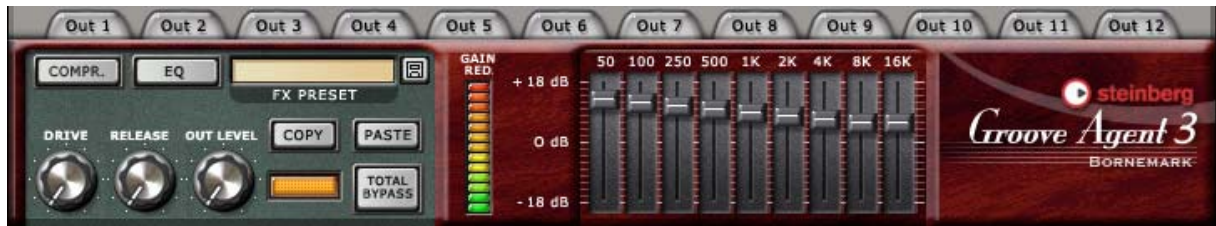

Groove Agent 3 – FX screenshot