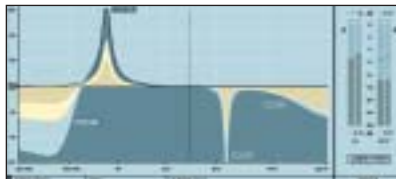

Extra included plug-ins compared to PowerCore Element:

DYNAMIC EQ - EQ for mixing and mastering
Dynamic EQ is a new tool for any mixing or mastering situation. This virtual processor eliminates the shortcomings of static EQ by providing a dynamically applied equalization.