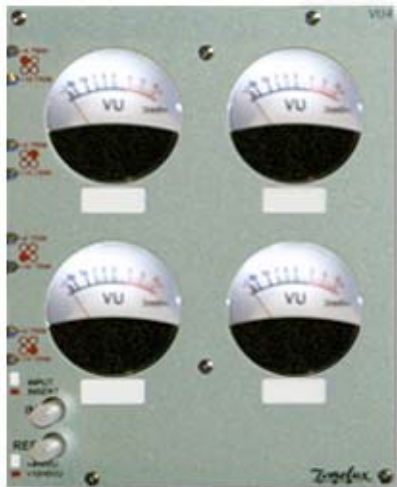

Discrete Audio Products for Audio Production and Live Recording

The VU4

The **VU4** is a FOUR CHANNEL VU Meter panel that fits into four V-Rack slots.

The INPUT D-sub feeds the main input and the INSERT D-sub feeds the alternate input, selected by the front panel "IN" button. Additionally, the INPUT d-sub is internally MULTED to the OUTPUT D-sub, eliminating the need for Y cables and external mults.

The REF level is also selectable by the front panel "REF" switch. It selects between the 2 sets of front panel VU calibration pots.

The VU meters are illuminated with white LEDS, eliminating the need for bulb replacement.